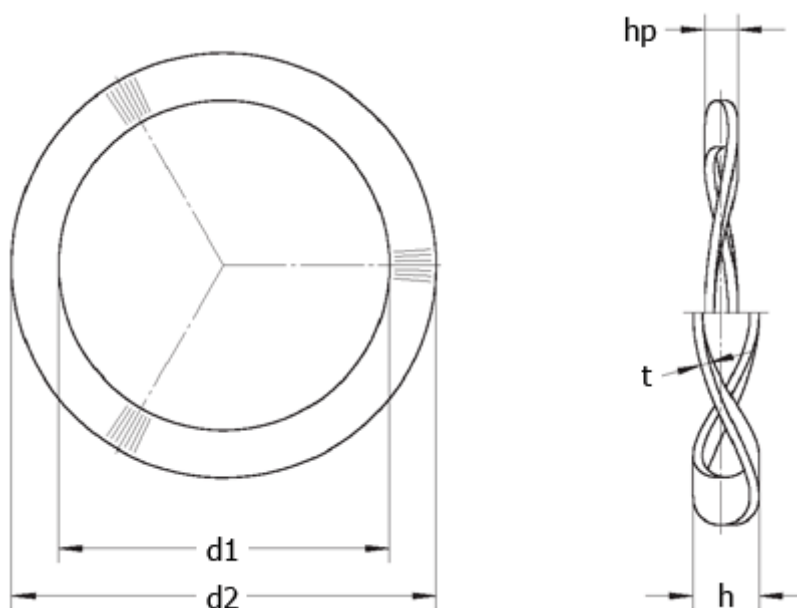

Data Sheet

Article number: 22012908

Description: Wave washer L&M 61x51x0,4 K3
for bearing : 6007, 6206, 6305, 6403 16007

Measures

$d1$ = 51.20

$d2$ = 61.30

F (N) at hp = 90.0

For bearing = 6206, 6305, 16007

h = 3.6

hp = 1.60

t = 0.40

Waves = 4

Weight (kg) / 100 pcs = 0.281